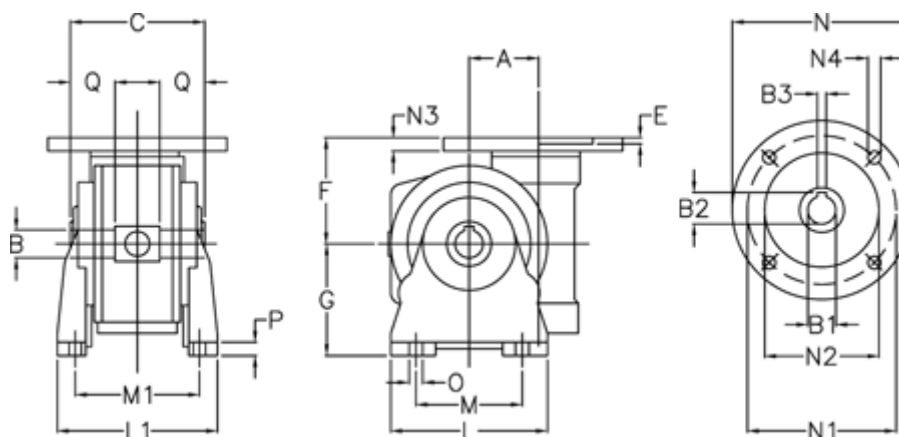

Article number: 3918049007333

Description: Worm gear with st. steel hollow shaft
VF 49 EP-V-7- 80B14

Measures

a	= 49.5	g	= 82	N3	= 10.0
B	= 25	L	= 110	N4	= 7.0
B1 E7	= 19	L1	= 124.0	O	= 8.5
B2	= 21.8	m	= 63	P	= 12
B3 H9	= 6	M1	= 98.5	Q	= 22.5
C	= 82	N	= 120		
E	= 3.0	N1	= 100		
F	= 70	N2	= 80		